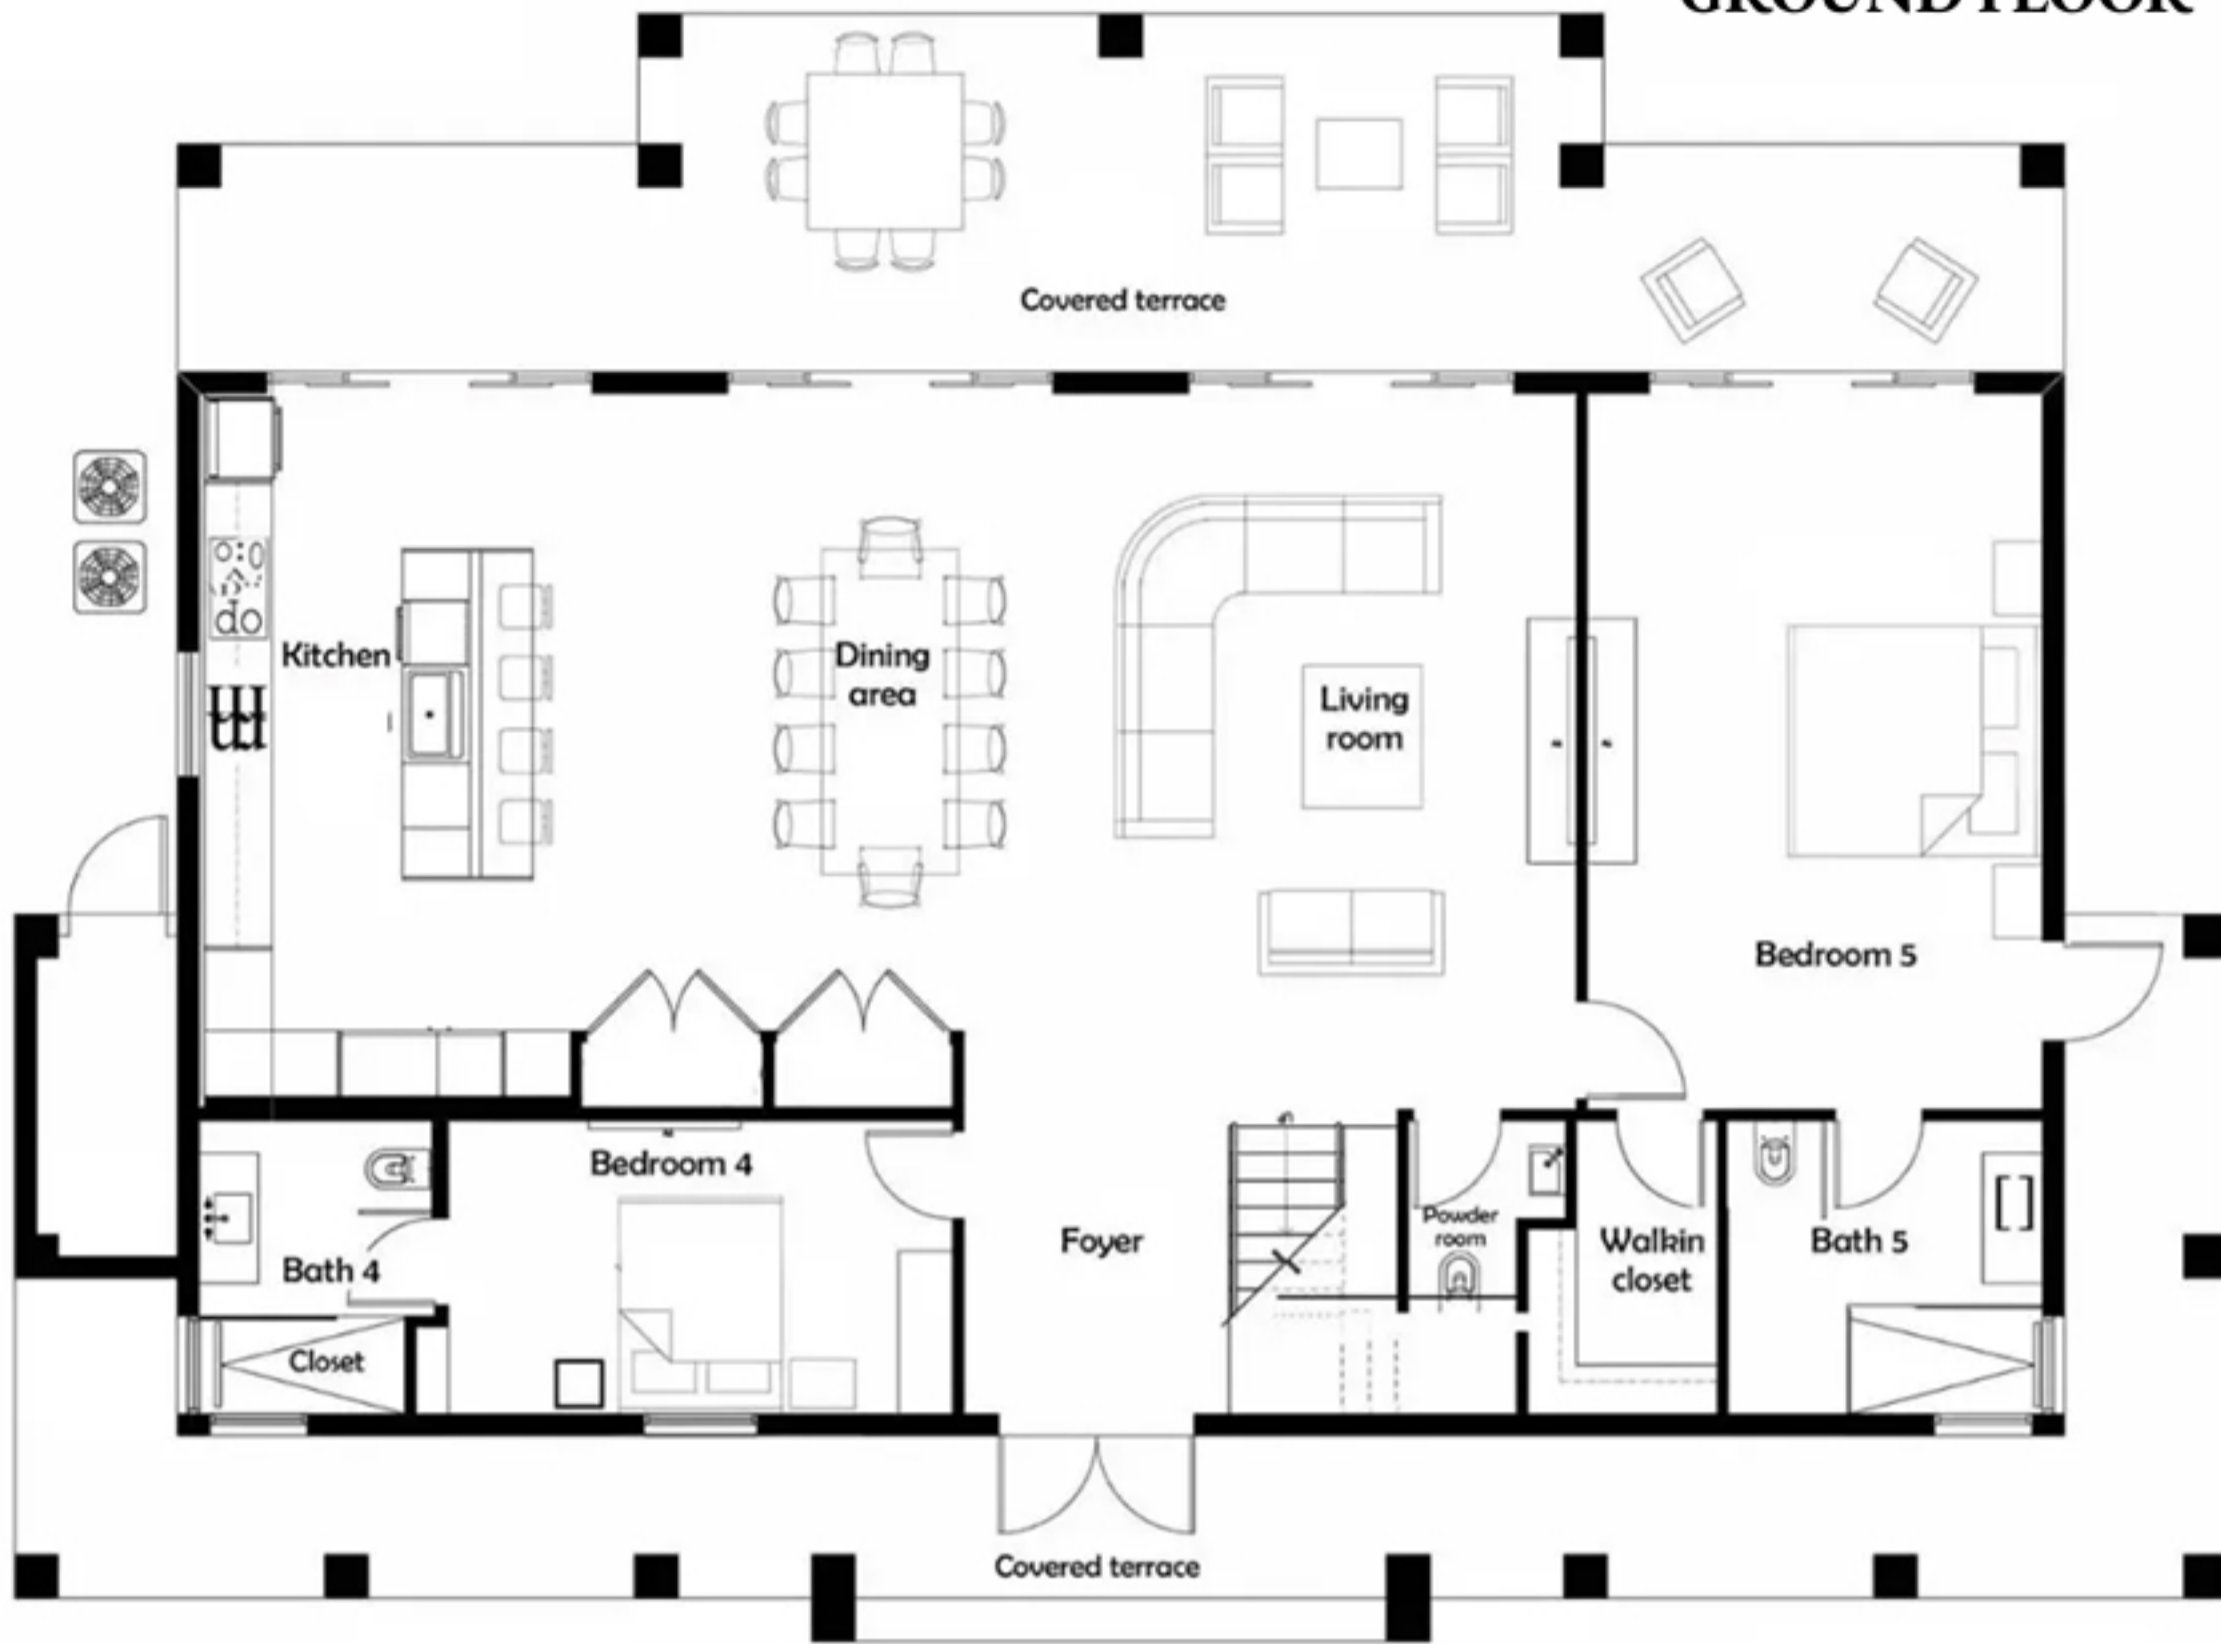

# NEW PROVIDENCE - 7,037 SF

## GROUND FLOOR

## FIRST FLOOR