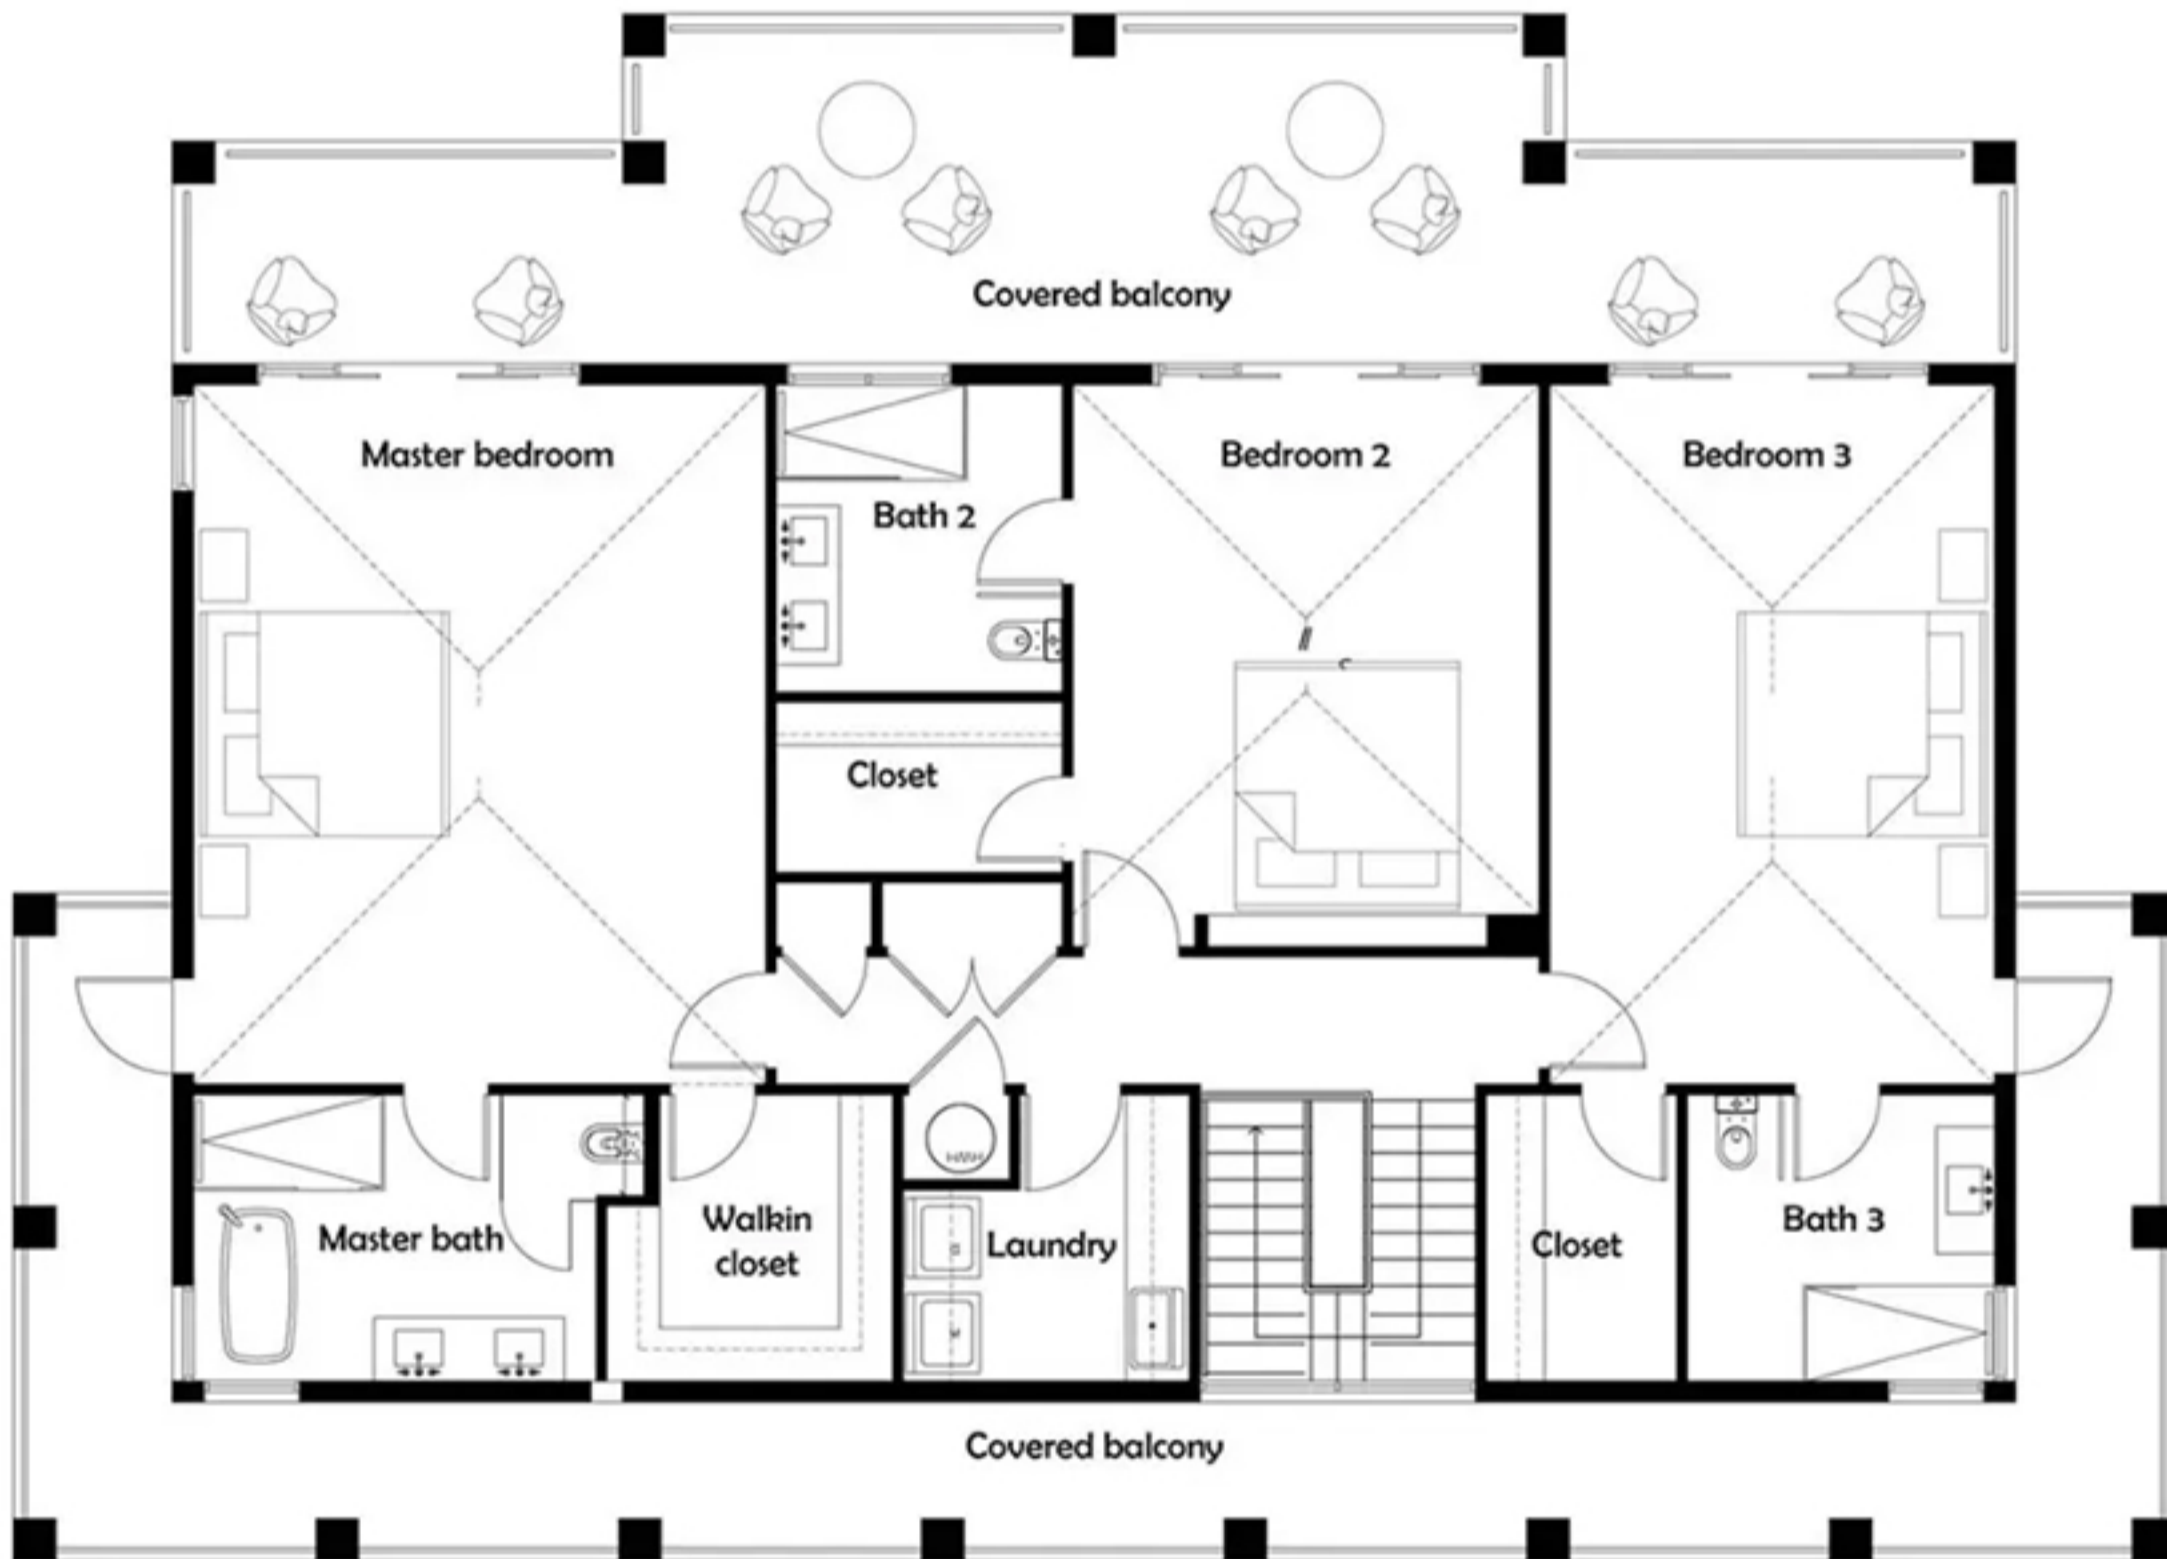

# NEW PROVIDENCE - 7,037 SF

## GROUND FLOOR

## FIRST FLOOR

## COTTAGE